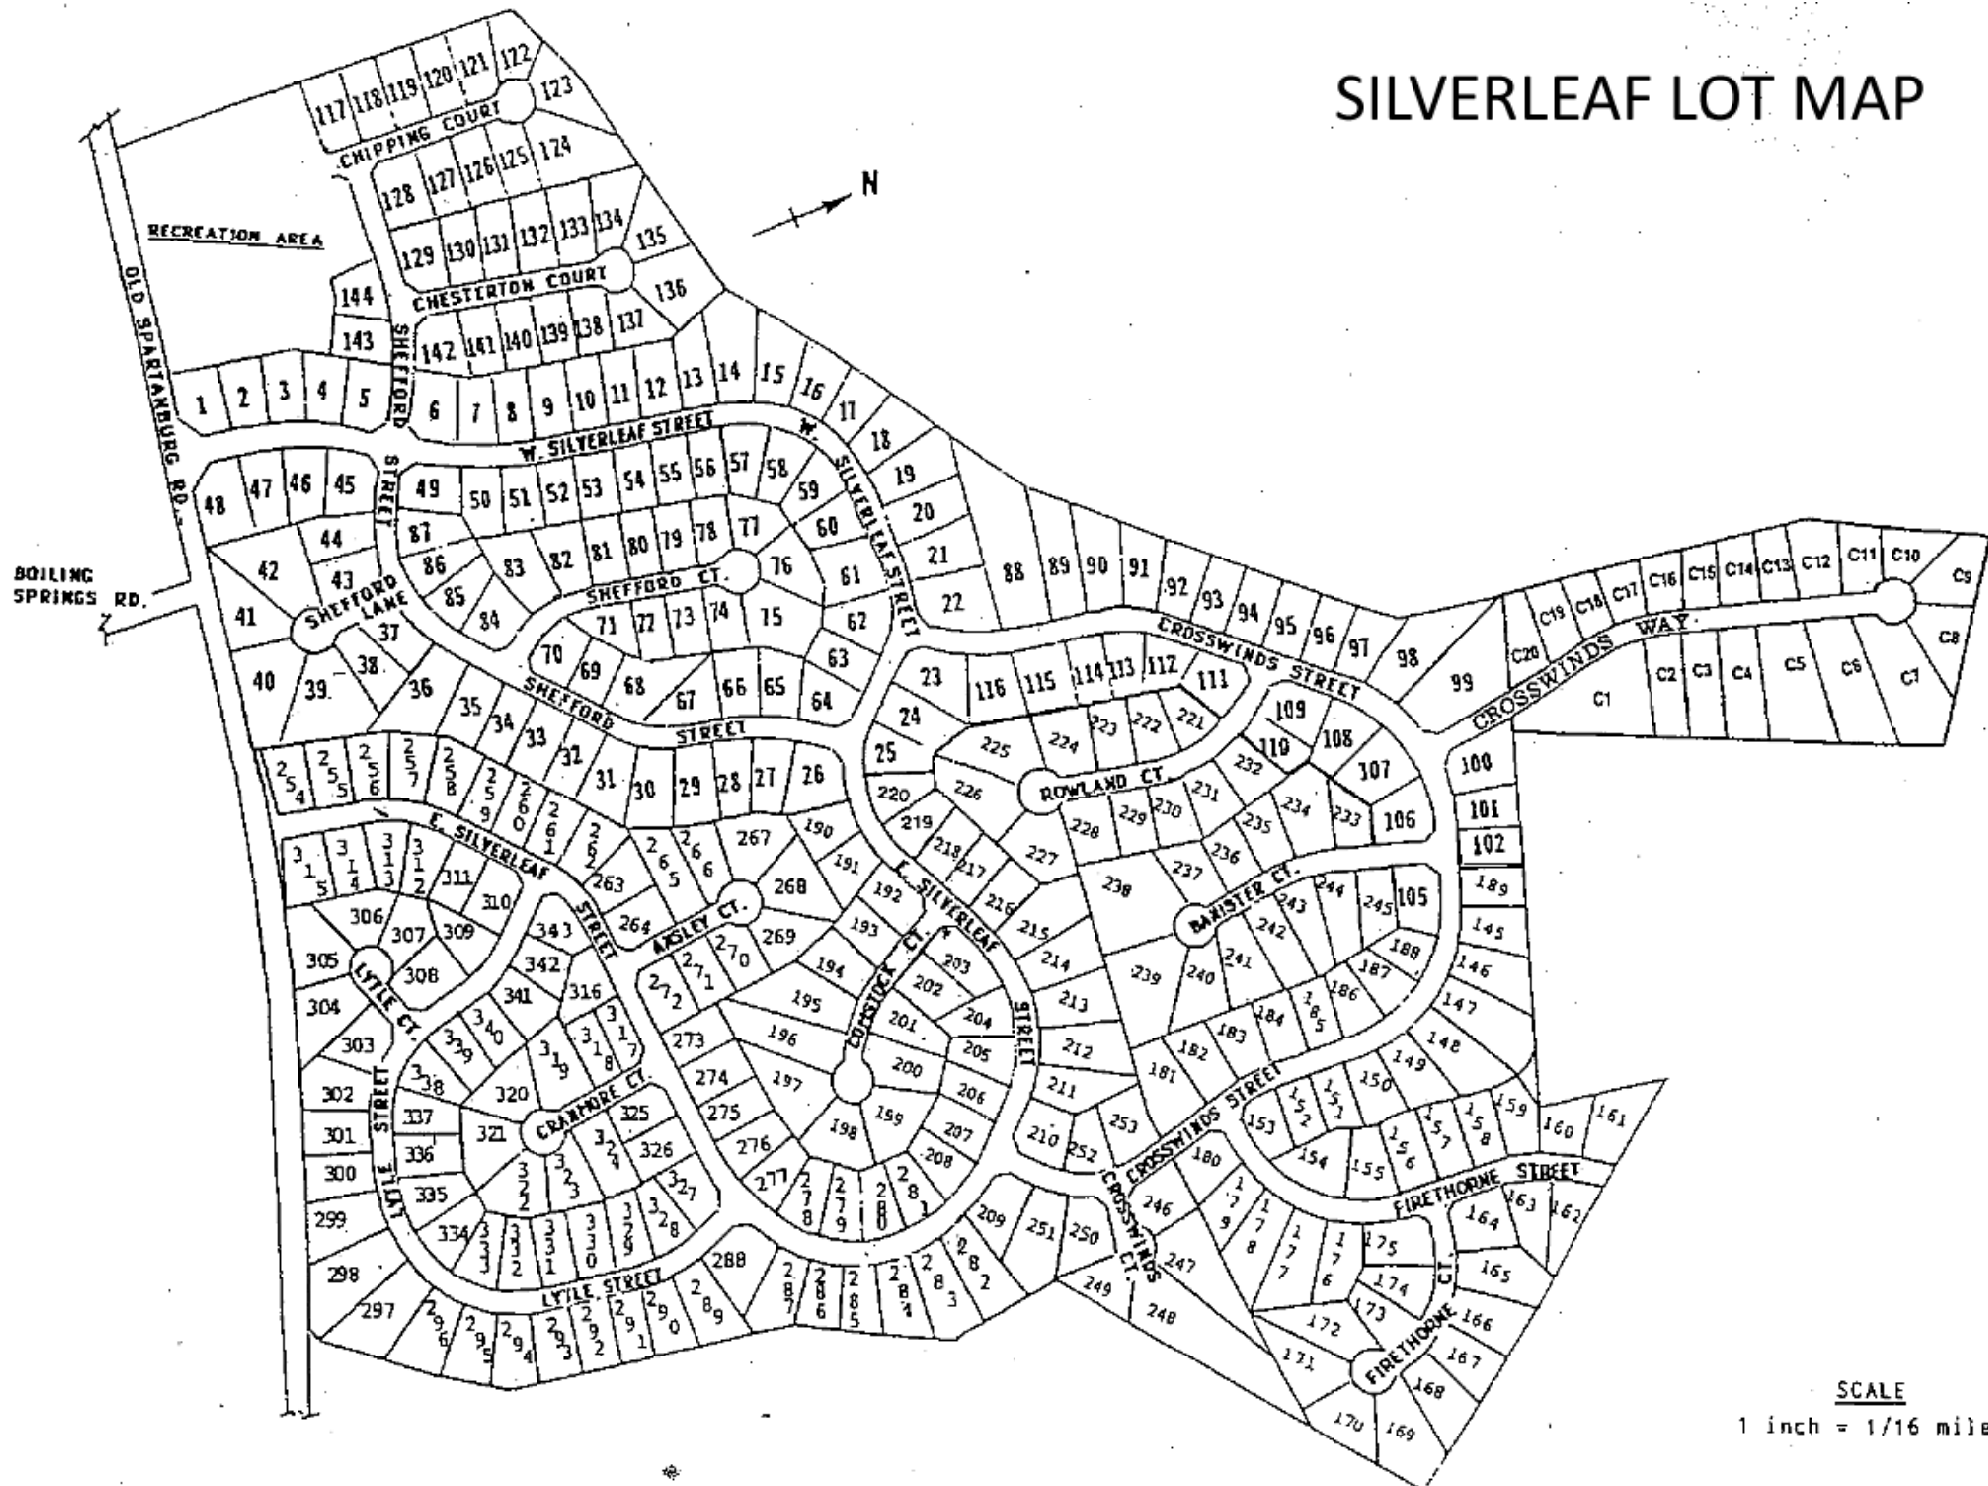

SILVERLEAF LOT MAP

SCALE

1 inch = 1/16 mile